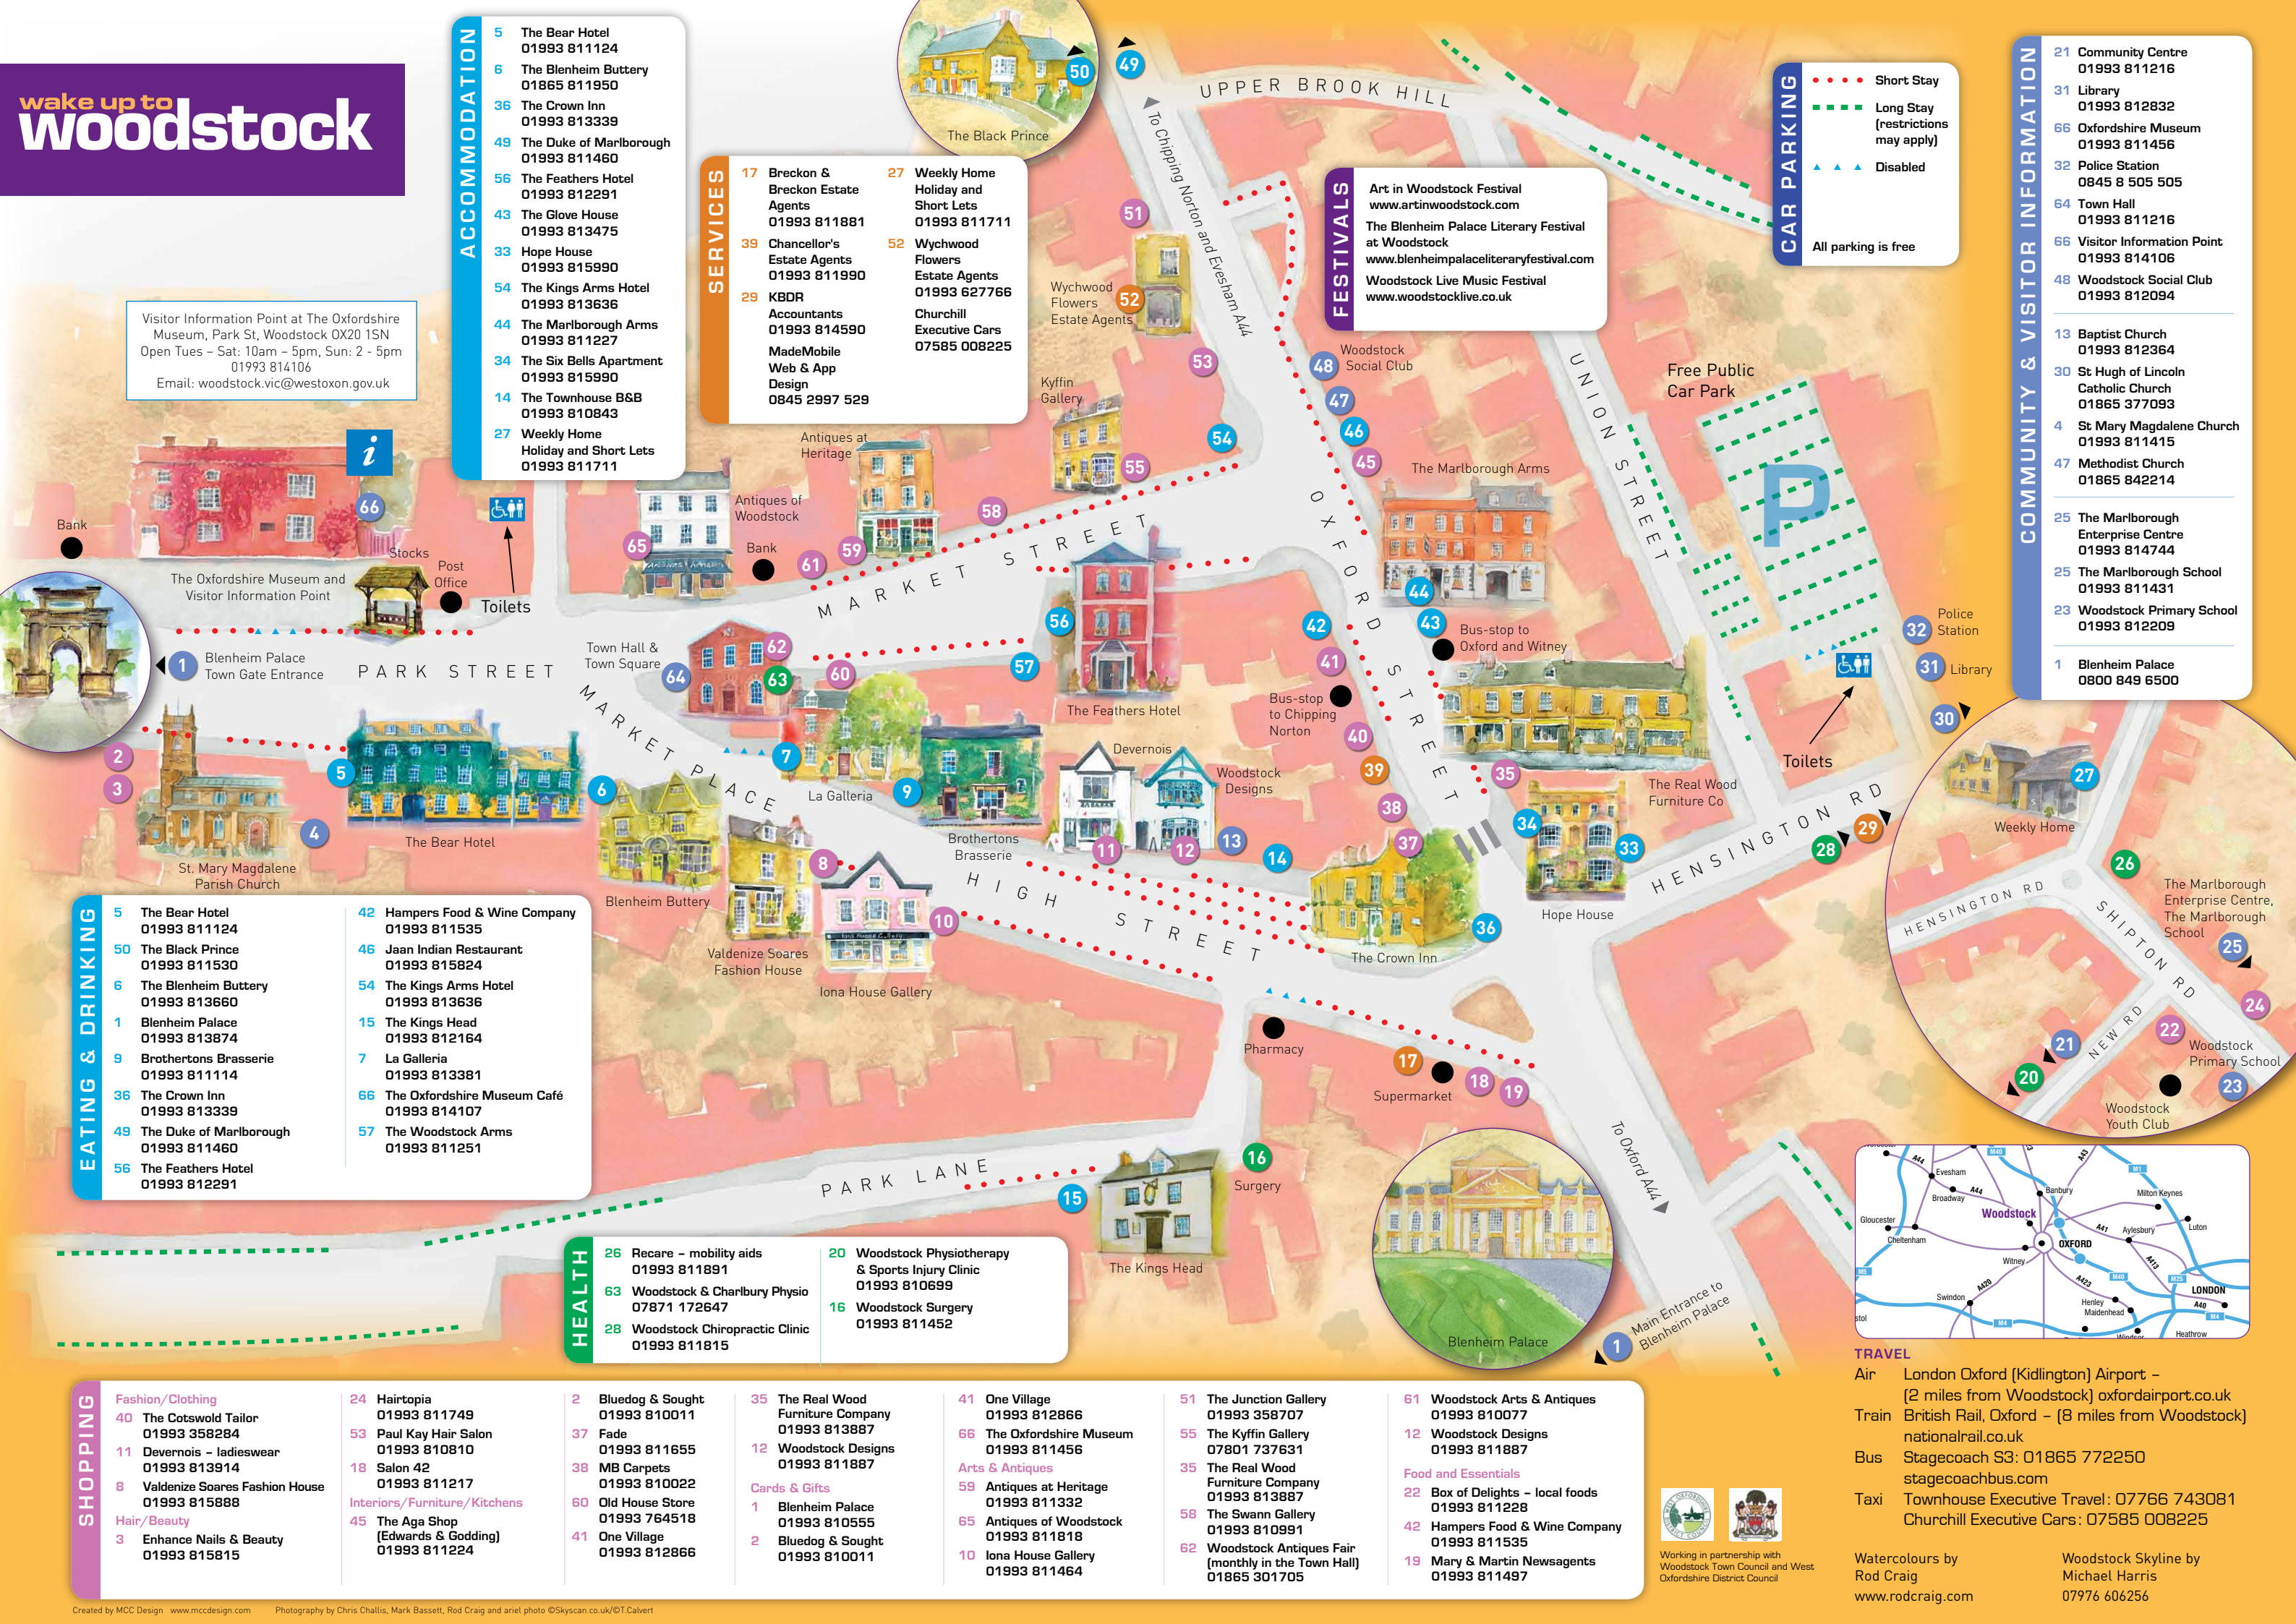

wake up to woodstock

Visitor Information Point at The Oxfordshire Museum, Park St, Woodstock OX20 1SN
Open Tues - Sat: 10am - 5pm, Sun: 2 - 5pm
01993 814106
Email: woodstock.vic@westoxon.gov.uk

ACCOMMODATION

FESTIVALS

Art in Woodstock Festival
www.artinwoodstock.com
The Blenheim Palace Literary Festival at Woodstock
www.blenheimpalaceliteraryfestival.com
Woodstock Live Music Festival
www.woodstocklive.co.uk

EATING & DRINKING

- 5 The Bear Hotel 01993 811124
- 50 The Black Prince 01993 811530
- 6 The Blenheim Buttery 01993 813660
- 1 Blenheim Palace 01993 813874
- 9 Brothertons Brasserie 01993 811114
- 36 The Crown Inn 01993 813339
- 49 The Duke of Marlborough 01993 811460
- 56 The Feathers Hotel 01993 812291
- 42 Hampers Food & Wine Company 01993 811535
- 46 Jaan Indian Restaurant 01993 815824
- 54 The Kings Arms Hotel 01993 813636
- 15 The Kings Head 01993 812164
- 7 La Galleria 01993 813381
- 66 The Oxfordshire Museum Café 01993 814107
- 57 The Woodstock Arms 01993 811251